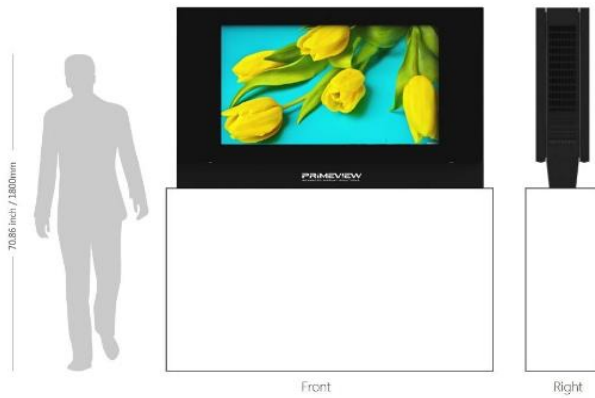

TRANSIT

EV OUTDOOR CHARGING

OUTDOOR COMMUNITY

INDOOR CHARGING

LIGHT RAIL

LED POSTER PEDESTAL

PREMIUM INDOOR LED

OUTDOOR LED BILLBOARDS

URBAN PANELS

EXTERIOR DISPLAY BOX

DIGITAL BUS SHELTERS

ELEVATED TRANSIT PANELS