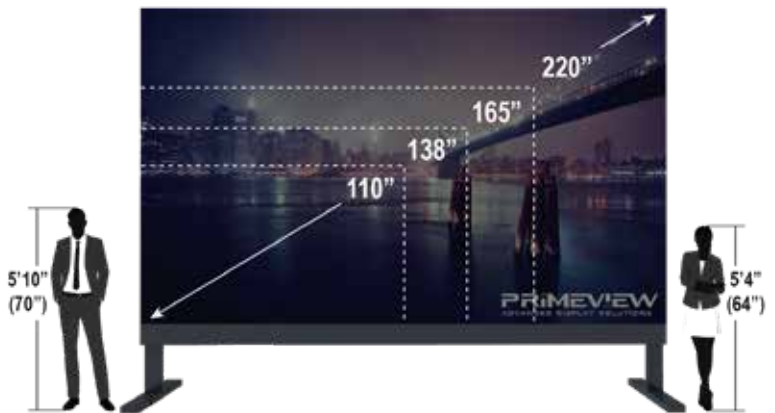

FHD

FUSION MAX

FEATURES & BENEFITS

Primeview's new line of LED includes the world's most flexible, Full HD (1920x1080), bezel-free panel display, and eliminates the concerns required with other video wall solutions.

Available in a striking **110"**, **138"**, **165"** or **220"**, it excels as a solution for digital signage, up-close immersive use, and virtually everything in between. And it's scalable 16X9 building block LED means it can be installed in a wider variety of spaces for maximum impact of Executive Boardrooms, Classrooms, Simulation, Retail, Customer Experience Centers, Private Theaters.

INDOOR LED DISPLAY

The building block of the Fusion Max Series of turn-key LED solutions are the Fusion Line of new LED. This is comprised of front-serviceable Fanless cabinets from 1.2mm, 1.5mm, 1.9mm and 2.5mm LED's. All Fusion LED comes standard with 3-in-1 Integrated Board Design (Power, Receiving Card & Bridge-board), 100k hours rating, 160/160 wide viewing angles, pedestal or wall-mounted framing accessories, optional multi-touch (coming soon) and no-hassle 5-year onsite parts and labor warranty.

FUSION MAX // BY THE NUMBERS

PRV MODEL	PRVLEDFSNM110	PRVLEDFSNM138	PRVLEDFSNM165	PRVLEDFSNM220
PRV Series	Fusion MAX	Fusion MAX	Fusion MAX	Fusion MAX
LED Cabinets	Fusion miniLED	Fusion LED	Fusion LED	Fusion LED
Pixel Pitch (mm)	1.27	1.58	1.9	2.54
Display Size in Pixel (WxH)	1920 x 1080	1920 x 1080	1920 x 1080	1920 x 1080
Display Size in Inches (WxH)	96" x 54"	120" x 67"	144" x 81"	192" x 108"
Display Size in FT (WxH)	8' x 4.5'	10' x 5.6'	12' x 6.75'	16' x 9'
LCD Wall Comp	2x2 of 55"	3x3 of 46"	3x3 of 55"	4x4 of 55"
HDMI Input	YES	YES	YES	YES